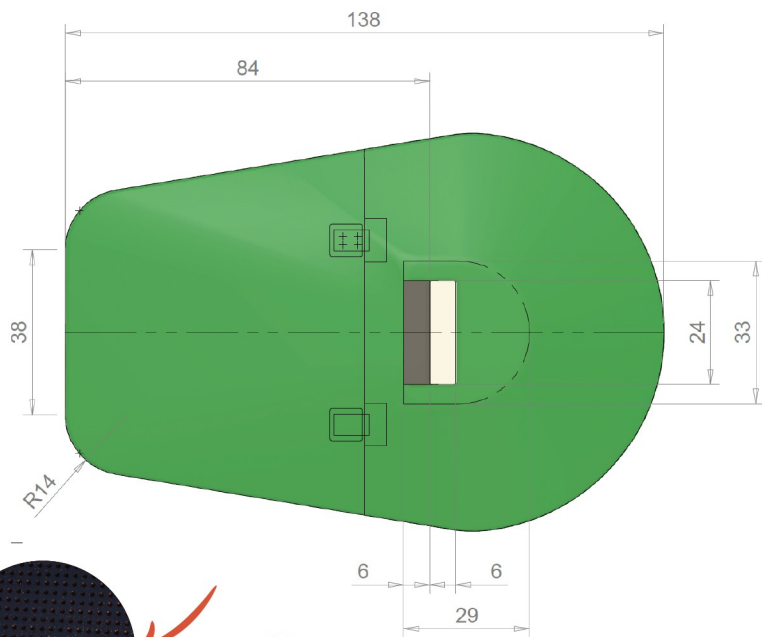

# 10" TWO-PIECE GAME MOUND

800.315.8115  
INFO@PORTOLITE.COM

ITEM TPM9550COLOR2PC

CATEGORY GAME MOUNDS

**HIGH DENSITY  
FOAM CORE**

**INCAPSULATED IN  
SUPER LIGHT  
WEIGHT FIBERGLASS**

**COATED POLYUREA**

## Product Specifications

Dimensions	10"H x 11'3"L x 7"7"W
Weight	230 lbs
SpikeTek	1,350 Spikes
Turf	Clay, Green, Red, Brown, Tan